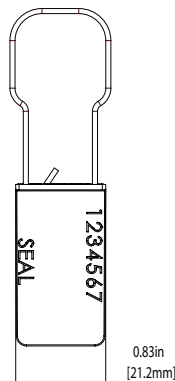

MATERIAL

- Body: Polypropylene w/ UV Inhibitor
- Wire Hasp: .047" (1.2mm) diameter in galvanized or stainless steel

MARKING/PRINTING

- Heat stamped with name or logo and number (7 digits) in white or black.
- A white panel can be provided below the numbers in place of name or logo.
- Cold stamping is also available.
- Optional vinyl label decorated with barcode, company name and human readable number.
Barcode: Code 39 (7 digits), Code 128, Interleaved 2 of 5 (8 digits).

Seals shown not actual size.

Plastic Padlock® Seal

STANDARD COLORS

Red / Blue / Yellow / Dark Blue / Dark Green / Green / Orange /
White / Black / Grey / Rose / Beige

PACKAGING

Standard Packaging: 1,000/Box – 5,000/Carton
Carton Dimensions: 41" x 14" x 11" (102.5cm x 35cm x 28cm)
Carton Weight: Gross: 58 lbs (26 kg) Net: 53 lbs (24 kg)

Special Packaging:

100/Box – 2,500/Carton
100/Wire – 1,000/Box – 5,000/Carton
100/Wire – 1,000/Box – 2,500/Carton

PRODUCT NUMBERS

6170000-X - .047" galvanized regular hasp
6170003-X - .047" galvanized Secur hasp
6180000-X - .047" stainless steel regular hasp
6170040-X - .047" galvanized regular hasp, paneled
6170041-X - .047" galvanized Secur hasp, paneled
6180040-X - .047" stainless steel regular hasp, paneled

Barcoded

6140006-X - .047" (1.2mm) galvanized regular hasp
6141006-X - .047" (1.2mm) galvanized Secur hasp
6149006-X - .047" (1.2mm) stainless steel regular hasp

Note: X denotes color selection

Plastic Padlock®_11V2