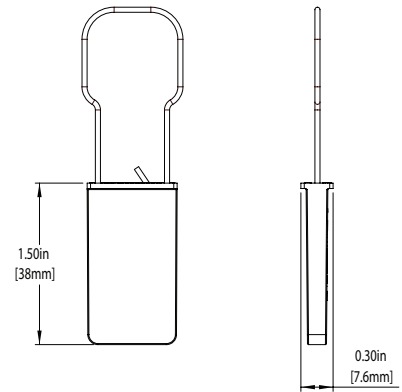

MATERIAL

- Body: Polypropylene w/ UV Inhibitor
- Wire Hasp: .047" (1.2mm) diameter in galvanized or stainless steel

MARKING/PRINTING

- Heat stamped with name or logo and number (7 digits) in white or black.
- A white panel can be provided below the numbers in place of name or logo.
- Cold stamping is also available.
- Optional vinyl label decorated with barcode, company name and human readable number.
Barcode: Code 39 (7 digits), Code 128, Interleaved 2 of 5 (8 digits).

Seals shown not actual size.

Plastic Padlock® Seal

STANDARD COLORS

Red / Blue / Yellow / Dark Blue / Dark Green / Green / Orange /
White / Black / Grey / Rose / Beige

PACKAGING

Standard Packaging: 1,000/Box – 5,000/Carton
Carton Dimensions: 41" x 14" x 11" (102.5cm x 35cm x 28cm)
Carton Weight: Gross: 58 lbs (26 kg) Net: 53 lbs (24 kg)

Special Packaging:

100/Box – 2,500/Carton
100/Wire – 1,000/Box – 5,000/Carton
100/Wire – 1,000/Box – 2,500/Carton

PRODUCT NUMBERS

6170000-X - .047" galvanized regular hasp
6170003-X - .047" galvanized Secur hasp
6180000-X - .047" stainless steel regular hasp
6170040-X - .047" galvanized regular hasp, paneled
6170041-X - .047" galvanized Secur hasp, paneled
6180040-X - .047" stainless steel regular hasp, paneled

Barcoded

6140006-X - .047" (1.2mm) galvanized regular hasp
6141006-X - .047" (1.2mm) galvanized Secur hasp
6149006-X - .047" (1.2mm) stainless steel regular hasp

Note: X denotes color selection

Plastic Padlock®_11V2