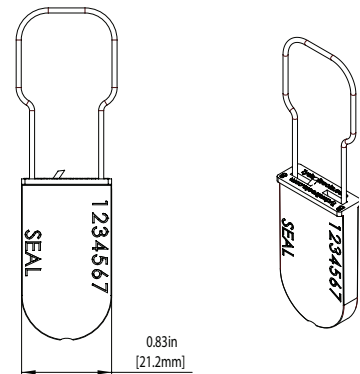

MATERIAL

- Body: Polypropylene w/ UV Inhibitor
- Wire Hasp: .047" (1.2mm) diameter in galvanized or stainless steel

MARKING/PRINTING

- Heat stamped with name or logo and number (7 digits) in white or black.
- A white panel can be provided below the numbers in place of name or logo.
- Cold stamping is also available.
- Optional vinyl label decorated with barcode, company name and human readable number.
Barcode: Code 39 (7 digits), Code 128, Interleaved 2 of 5 (8 digits).

Seals shown not actual size.

Plastic Padlock® Seal

STANDARD COLORS

Red / Blue / Yellow / Dark Blue / Dark Green / Green / Orange /
White / Black / Grey / Rose / Beige

PACKAGING

Standard Packaging: 1,000/Box – 5,000/Carton
Carton Dimensions: 41" x 14" x 11" (102.5cm x 35cm x 28cm)
Carton Weight: Gross: 58 lbs (26 kg) Net: 53 lbs (24 kg)

Special Packaging:

100/Box – 2,500/Carton
100/Wire – 1,000/Box – 5,000/Carton
100/Wire – 1,000/Box – 2,500/Carton

PRODUCT NUMBERS

6170000-X - .047" galvanized regular hasp
6170003-X - .047" galvanized Secur hasp
6180000-X - .047" stainless steel regular hasp
6170040-X - .047" galvanized regular hasp, paneled
6170041-X - .047" galvanized Secur hasp, paneled
6180040-X - .047" stainless steel regular hasp, paneled

Barcoded

6140006-X - .047" (1.2mm) galvanized regular hasp
6141006-X - .047" (1.2mm) galvanized Secur hasp
6149006-X - .047" (1.2mm) stainless steel regular hasp

Note: X denotes color selection

Plastic Padlock®_11V2