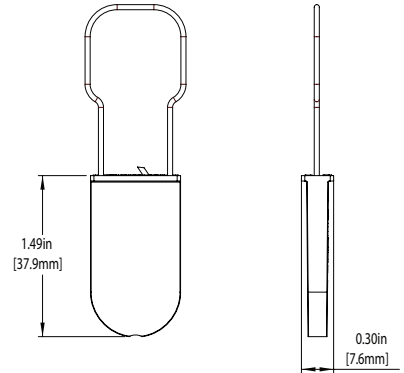

MATERIAL

- Body: Polypropylene w/ UV Inhibitor
- Wire Hasp: .047" (1.2mm) diameter in galvanized or stainless steel

MARKING/PRINTING

- Heat stamped with name or logo and number (7 digits) in white or black.
- A white panel can be provided below the numbers in place of name or logo.
- Cold stamping is also available.
- Optional vinyl label decorated with barcode, company name and human readable number.
Barcode: Code 39 (7 digits), Code 128, Interleaved 2 of 5 (8 digits).

Seals shown not actual size.

Plastic Padlock® Seal

STANDARD COLORS

Red / Blue / Yellow / Dark Blue / Dark Green / Green / Orange /
White / Black / Grey / Rose / Beige

PACKAGING

Standard Packaging: 1,000/Box – 5,000/Carton
Carton Dimensions: 41" x 14" x 11" (102.5cm x 35cm x 28cm)
Carton Weight: Gross: 58 lbs (26 kg) Net: 53 lbs (24 kg)

Special Packaging:

100/Box – 2,500/Carton
100/Wire – 1,000/Box – 5,000/Carton
100/Wire – 1,000/Box – 2,500/Carton

PRODUCT NUMBERS

6170000-X - .047" galvanized regular hasp
6170003-X - .047" galvanized Secur hasp
6180000-X - .047" stainless steel regular hasp
6170040-X - .047" galvanized regular hasp, paneled
6170041-X - .047" galvanized Secur hasp, paneled
6180040-X - .047" stainless steel regular hasp, paneled

Barcoded

6140006-X - .047" (1.2mm) galvanized regular hasp
6141006-X - .047" (1.2mm) galvanized Secur hasp
6149006-X - .047" (1.2mm) stainless steel regular hasp

Note: X denotes color selection

Plastic Padlock®_11V2